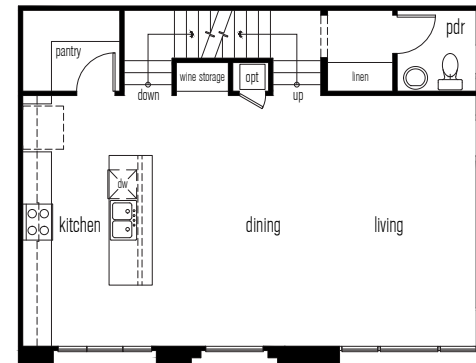

PLAN 3

2,093 SQ FT

3 bedrooms

3.5 bathrooms

1-car garage

Roof Deck (668 sqft)

THIRD FLOOR

ROOF DECK

FIRST FLOOR

SECOND FLOOR

LEGEND

FAU = FORCED AIR UNIT

OPT = OPTIONAL DUMB WAITER