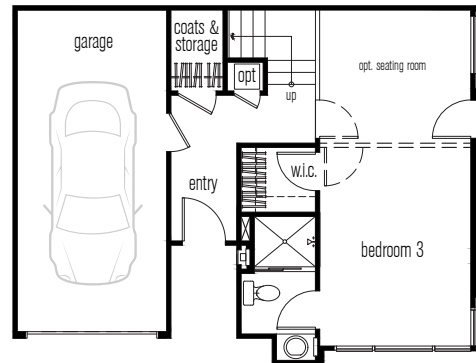

PLAN 3

2,093 SQ FT

3 bedrooms

3.5 bathrooms

1-car garage

Roof Deck (668 sqft)

THIRD FLOOR

ROOF DECK

FIRST FLOOR

SECOND FLOOR

LEGEND

FAU = FORCED AIR UNIT

OPT = OPTIONAL DUMB WAITER