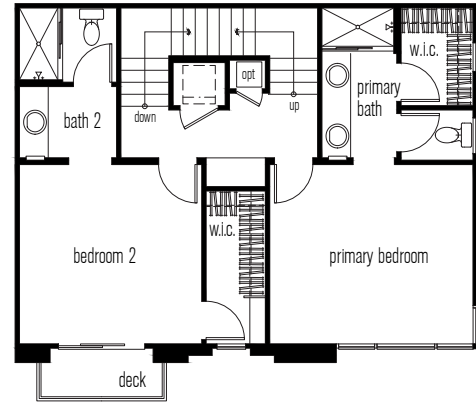

PLAN 3

2,093 SQ FT

3 bedrooms

3.5 bathrooms

1-car garage

Roof Deck (668 sqft)

THIRD FLOOR

ROOF DECK

FIRST FLOOR

SECOND FLOOR

LEGEND

FAU = FORCED AIR UNIT

OPT = OPTIONAL DUMB WAITER