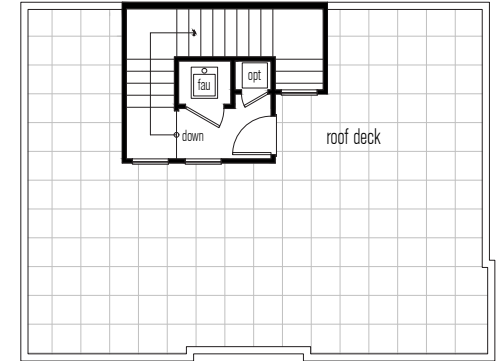

PLAN 3

2,093 SQ FT

3 bedrooms

3.5 bathrooms

1-car garage

Roof Deck (668 sqft)

THIRD FLOOR

ROOF DECK

FIRST FLOOR

SECOND FLOOR

LEGEND

FAU = FORCED AIR UNIT

OPT = OPTIONAL DUMB WAITER